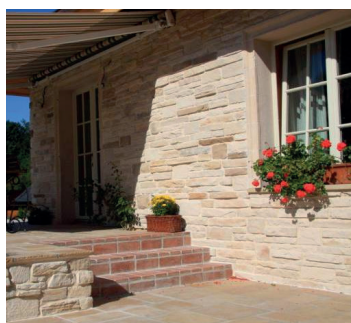

PROFI BOX = 38 m², 1 100 × 1 110 × 1 200 mm

= 24 × 0,75 m² = 18 m² = 660 kg
24 × 1,5 LM = 36 LM = 570 kg

EUR = 10 m²

Recommended accessories: WILD STONE LM, STONESIL AQUA, WILD STONE SH, grout bag

Frostproof. Suitable for interior and exterior.