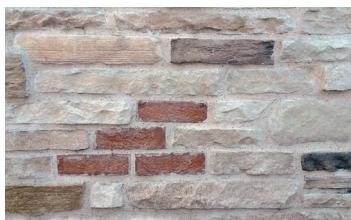

Mix Rustico

661 Mix Rustico

a = 150 – 500 mm / b = 100 – 300 mm / c = 20 – 60 mm

d = 140 – 450 mm / e = 80 – 150 mm / tolerance 15 mm

1 m² = cca 21 pcs / St / ks

1 LM = cca 10 pcs / St / ks

= 0,75 m² = 27 kg / 1,5 LM = 22 kg

PROFI BOX = 38 m², 1 100 × 1 110 × 1 200 mm

= 24 × 0,75 m² = 18 m² = 660 kg
24 × 1,5 LM = 36 LM = 570 kg

EUR = 10 m²

Recommended accessories: WILD STONE LM, STONESIL AQUA, WILD STONE SH, grout bag

Frostproof. Suitable for interior and exterior.