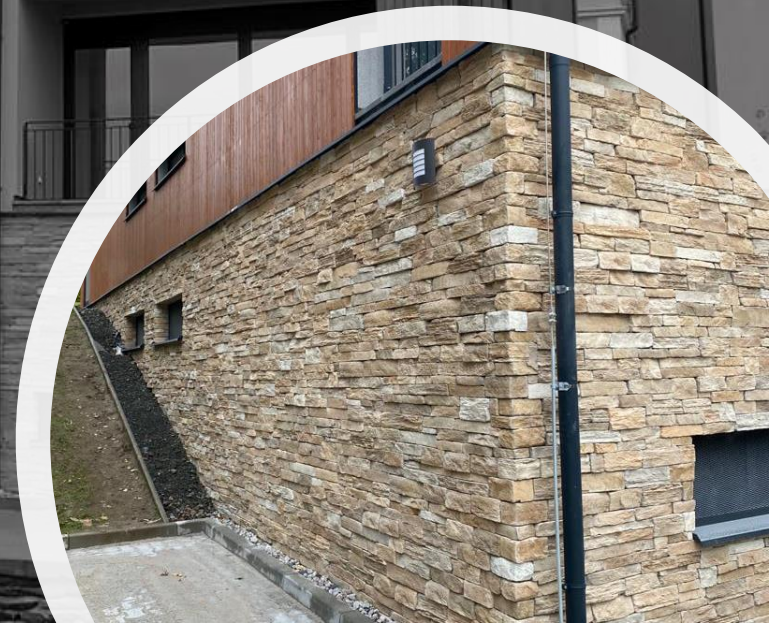

Realization: 2019
Model: [Ornel Bergen](#)
Quantity: cca 200sqm

**WILD
STONE®**

Appartments Javorská

Javorská 561, Železná Ruda, Czech republic

Realization: 2020

Model: [Broken rock - Ancona](#)

Quantity: cca 400sqm