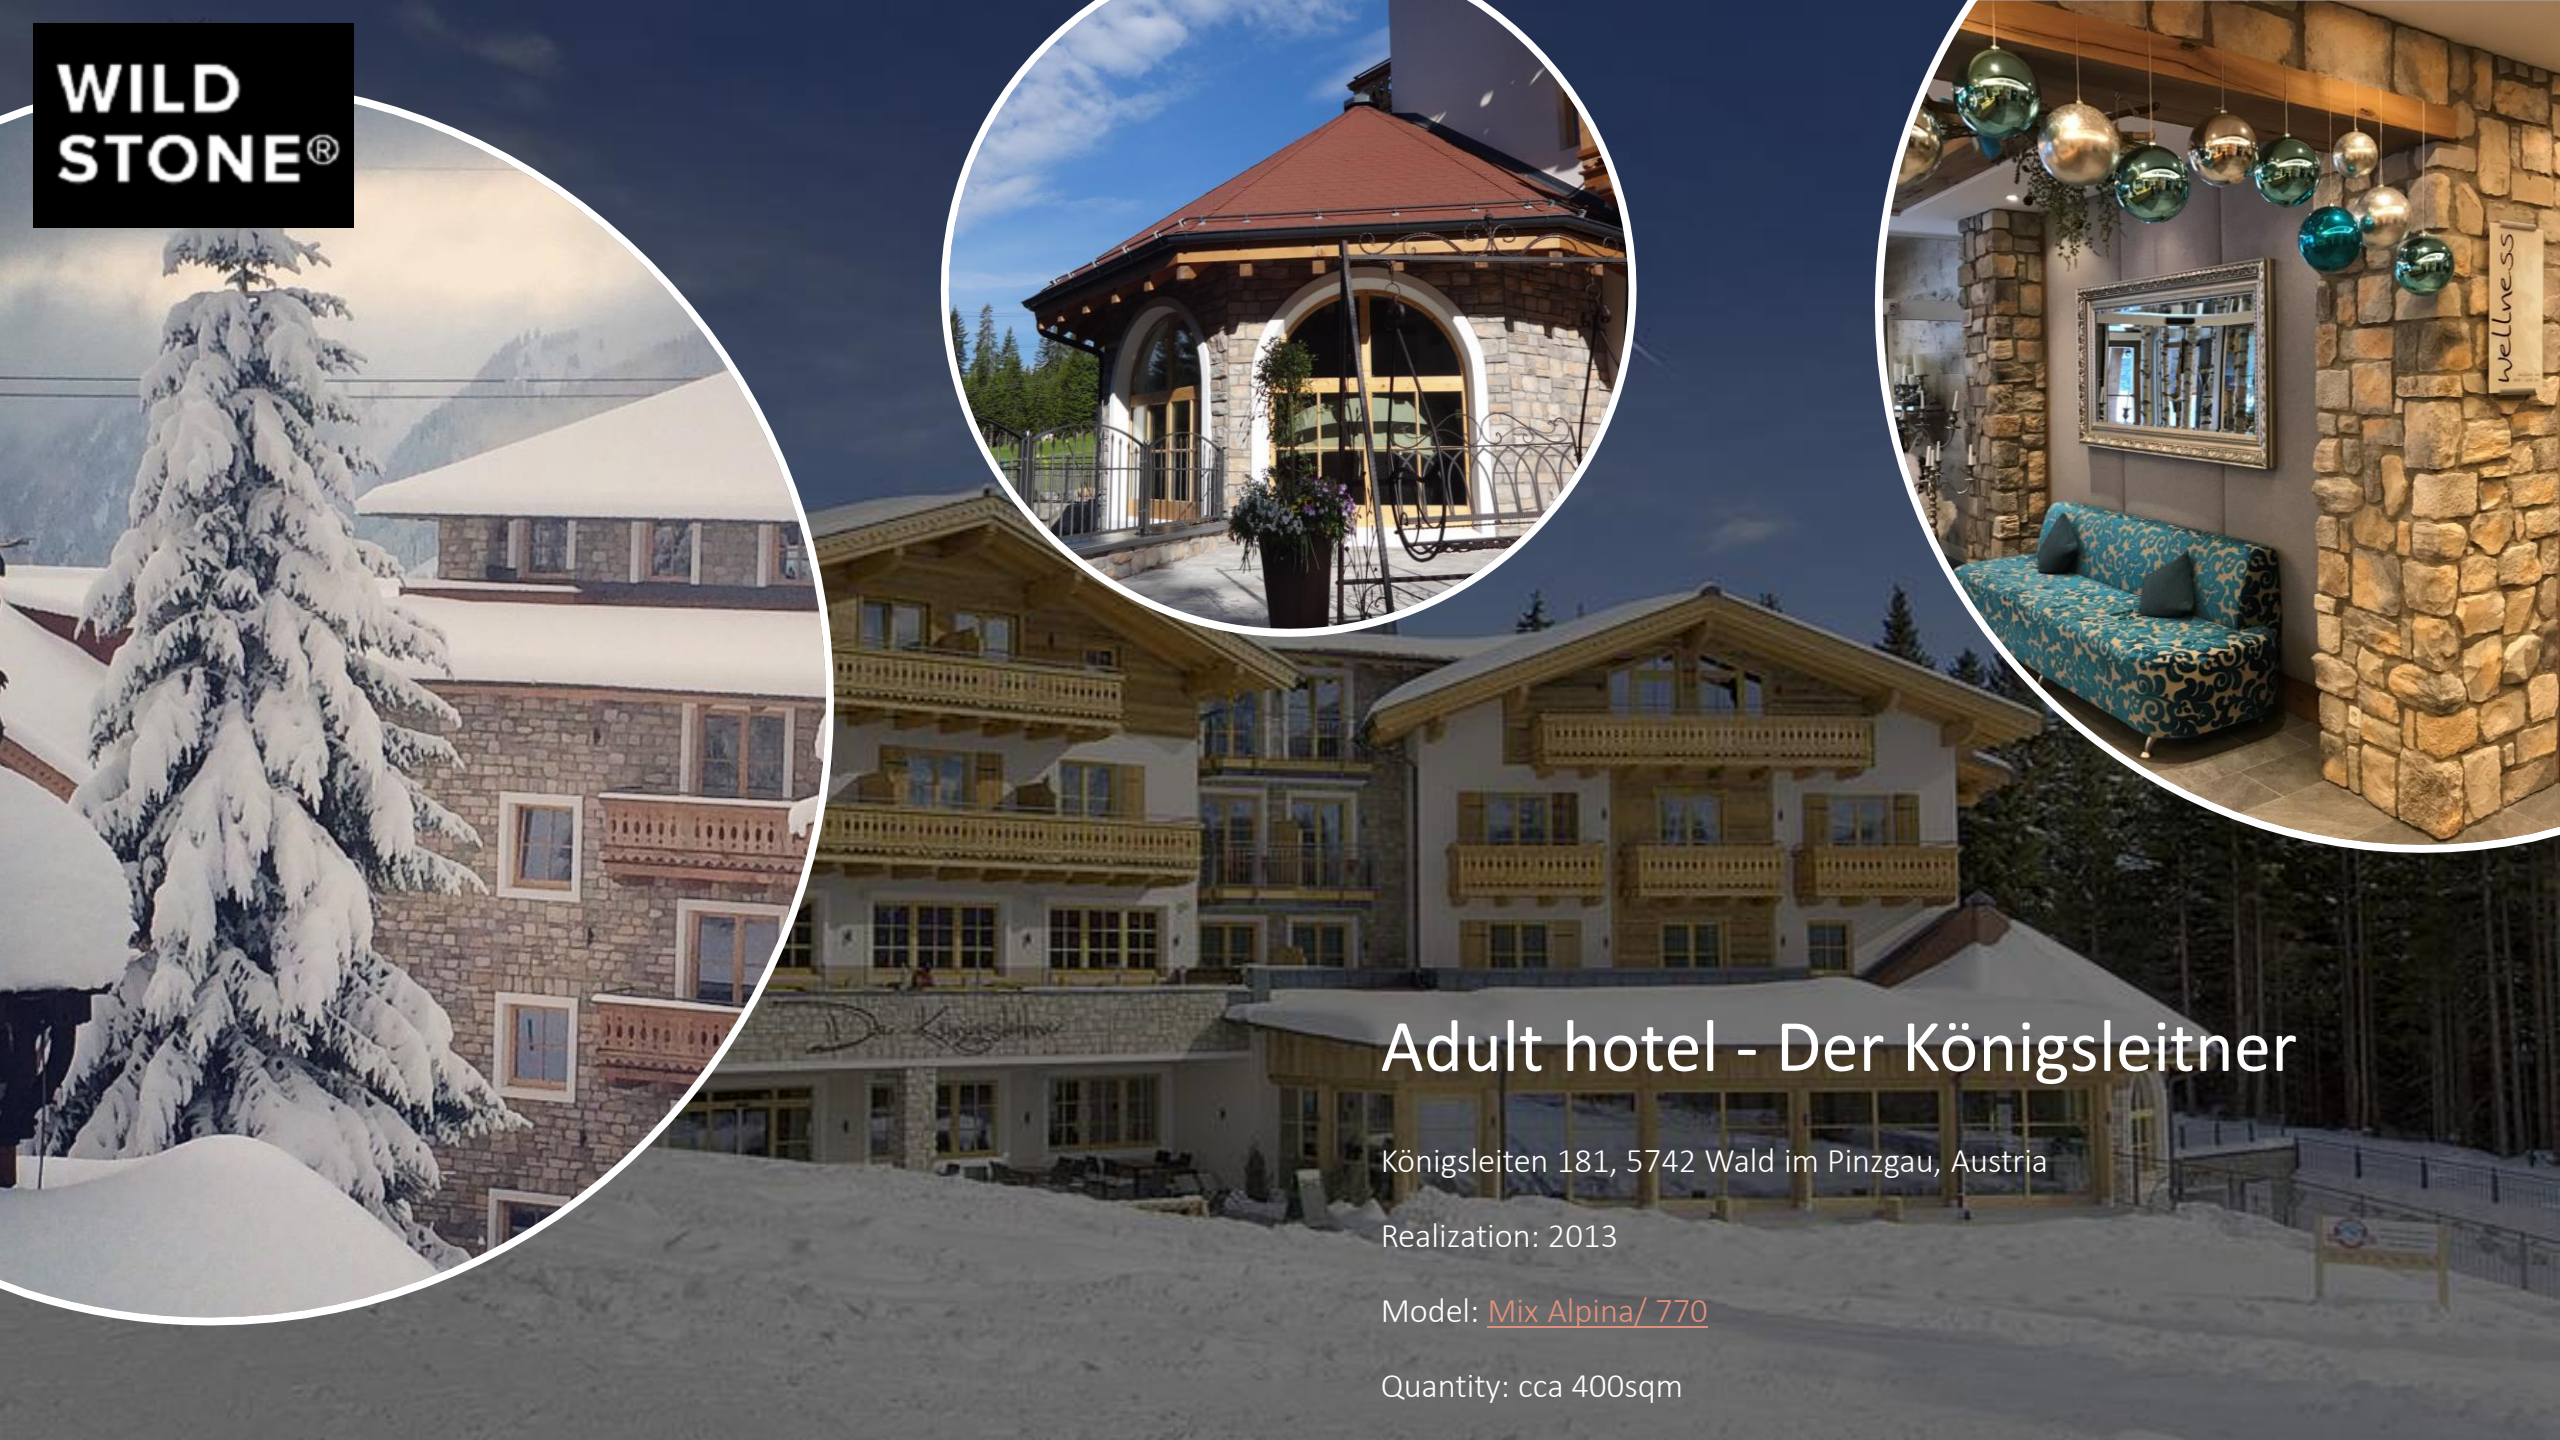

**WILD
STONE®**

Adult hotel - Der Königsleitner

Königsleitner 181, 5742 Wald im Pinzgau, Austria

Realization: 2013

Model: [Mix Alpina/ 770](#)

Quantity: cca 400sqm

**WILD
STONE®**

Private House Mittersill-Pinzgau, Austria

**WILD
STONE®**

Apartment building

Stuttgart, Germany
Model: [Monte Negro/408](#)
Quantity: cca 600sqm

**WILD
STONE®**

Landgasthof Schmuck

Oberhamer Str. 3, 82054 Sauerlach, Germany

Realization: 2012

Model: Broken Rock Champagne (70%) + Broken Rock Kelt (30%); pointed